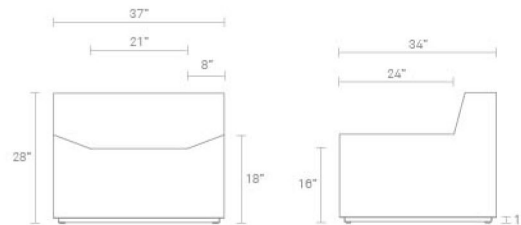

CO1-SFLNGE-GY   SLATE
CO1-SFLNGE-WH   WHITE