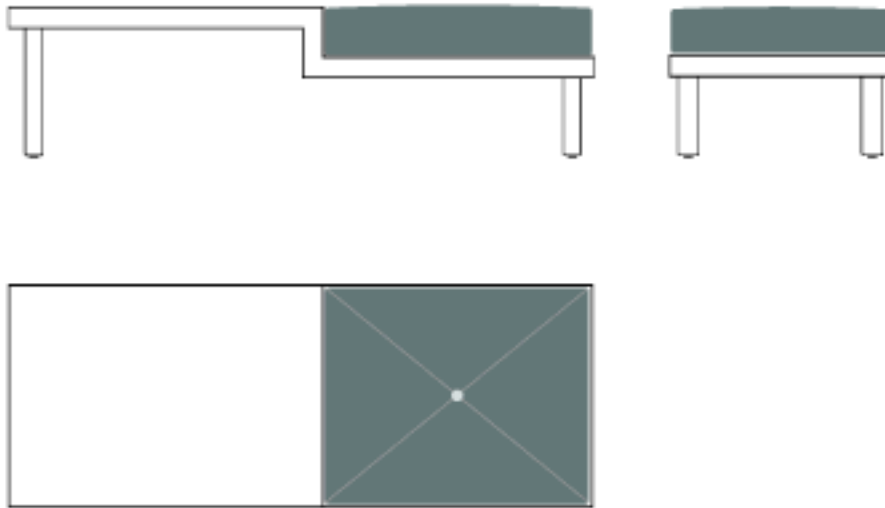

MADE

plateau | coffee table

The Plateau Coffee Table is a multi-functional piece that can serve as a coffee table, a comfortable seat, or an ottoman on which to rest one's feet. For those wishing to sit low to the ground, the seat can even be removed and used as a stand-alone floor cushion. The rectilinear stainless steel legs and mitered joinery enhance the clean, pared-down lines of the piece. Available in riftsawn white oak or walnut. Upholstery is black leather, but custom upholstery is available by special request.

item	specs	dimensions
ptu-ct	<ul style="list-style-type: none">• coffee table• 19" x 26" table• 19" x 23" leather cushion• 1½" x 2" stainless steel legs• adjustable feet	49"w x 19"d x 13"h

©2004 MADE

Available exclusively at; www.hivemodern.com