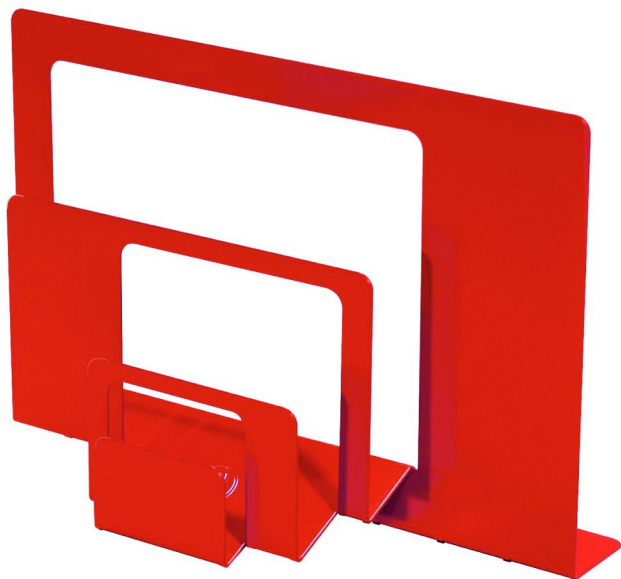

2D:3D LETTER HOLDER

From flat to fabulous in no time. Each piece is available in gun metal, white, and fire engine red. Powder-coated steel that ships flat and is folded into shape by you.

2D:3D LETTER HOLDER

2D1-LTRHLD-WH	WHITE
2D1-LTRHLD-RD	FIRE ENGINE RED
2D1-LTRHLD-GM	GUN METAL

WHITE

FIRE ENGINE
RED

GUN METAL