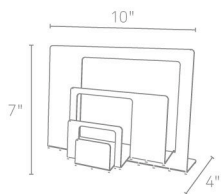

2D:3D LETTER HOLDER

From flat to fabulous in no time. Each piece is available in gun metal, white, and fire engine red. Powder-coated steel that ships flat and is folded into shape by you.

2D:3D LETTER HOLDER