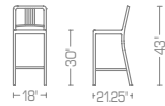

1006 NAVY CHAIR WWW.EMECO.NET

1006
Navy Chair

W 16.25" 41cm
D 19.5" 50cm
H 34" 86cm
SH 18" 46cm
WT 7# 3.18kg

Brushed or polished aluminum
Powder coat colors

1006-A
Navy Armchair

W 20.75" 53cm
D 19.5" 50cm
H 34" 86cm
SH 18" 46cm
WT 8.5# 3.86kg

Brushed or polished aluminum
Powder coat colors

NAVY STOOLS WWW.EMECO.NET

1006-24
Navy Counter Stool

W 16.75" 43cm
D 19.5" 50cm
H 37" 94cm
SH 24" 61cm
WT 7.5# 3.40kg

Brushed or polished aluminum
Powder coat colors

1006-24A
Navy Counter Stool
with Arms

W 20.75" 53cm
D 19.5" 50cm
H 37" 94cm
SH 24" 61cm
WT 8.5# 3.86kg

Brushed or polished aluminum
Powder coat colors

1006-30
Navy Barstool

W 18" 46cm
D 21.25" 54cm
H 43" 109cm
SH 30" 76cm
WT 8# 3.63kg

Brushed or polished aluminum
Powder coat colors

1006-30A
Navy Barstool
with Arms

W 20.75" 53cm
D 21.25" 54cm
H 43" 109cm
SH 30" 76cm
WT 9.5 4.31kg

Brushed or polished aluminum
Powder coat colors

NAVY UPHOLSTERED CHAIRS WWW.EMECO.NET