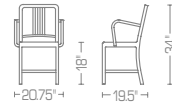

1006 NAVY CHAIR WWW.EMECO.NET

1006
Navy Chair

W 16.25" 41cm
D 19.5" 50cm
H 34" 86cm
SH 18" 46cm
WT 7# 3.18kg

Brushed or polished aluminum
Powder coat colors

1006-A
Navy Armchair

W 20.75" 53cm
D 19.5" 50cm
H 34" 86cm
SH 18" 46cm
WT 8.5# 3.86kg

Brushed or polished aluminum
Powder coat colors

NAVY STOOLS WWW.EMECO.NET

1006-24
Navy Counter Stool

W 16.75" 43cm
D 19.5" 50cm
H 37" 94cm
SH 24" 61cm
WT 7.5# 3.40kg

Brushed or polished aluminum
Powder coat colors

1006-24A
Navy Counter Stool
with Arms

W 20.75" 53cm
D 19.5" 50cm
H 37" 94cm
SH 24" 61cm
WT 8.5# 3.86kg

Brushed or polished aluminum
Powder coat colors

1006-30
Navy Barstool

W 18" 46cm
D 21.25" 54cm
H 43" 109cm
SH 30" 76cm
WT 8# 3.63kg

1001-SW
Navy Upholstered Swivel Armchair

W 24" 61cm
D 24" 61cm
H 31"-33.5" 79-85cm
SH 17.5"-20" 44.5-51cm
WT 27.25# 12.36kg

Upholstered seat and back
Black vinyl or upholstered armrest
Also available without arms
Seat height adjusts
Brushed or polished aluminum,
Powder coat colors