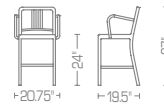

1006 NAVY CHAIR WWW.EMECO.NET

1006
Navy Chair

W 16.25" 41cm
D 19.5" 50cm
H 34" 86cm
SH 18" 46cm
WT 7# 3.18kg

Brushed or polished aluminum
Powder coat colors

1006-A
Navy Armchair

W 20.75" 53cm
D 19.5" 50cm
H 34" 86cm
SH 18" 46cm
WT 8.5# 3.86kg

Brushed or polished aluminum
Powder coat colors

NAVY STOOLS WWW.EMECO.NET

1006-24
Navy Counter Stool

W 16.75" 43cm
D 19.5" 50cm
H 37" 94cm
SH 24" 61cm
WT 7.5# 3.40kg

Brushed or polished aluminum
Powder coat colors

1006-24A
Navy Counter Stool
with Arms

W 20.75" 53cm
D 19.5" 50cm
H 37" 94cm
SH 24" 61cm
WT 8.5# 3.86kg

Brushed or polished aluminum
Powder coat colors

1006-30
Navy Barstool

W 18" 46cm
D 21.25" 54cm
H 43" 109cm
SH 30" 76cm
WT 8# 3.63kg

Brushed or polished aluminum
Powder coat colors

1006-30A
Navy Barstool
with Arms

W 20.75" 53cm
D 21.25" 54cm
H 43" 109cm
SH 30" 76cm
WT 9.5 4.31kg

Brushed or polished aluminum
Powder coat colors

NAVY UPHOLSTERED CHAIRS WWW.EMECO.NET