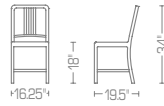

1006 NAVY CHAIR WWW.EMECO.NET

1006
Navy Chair

W 16.25" 41cm
D 19.5" 50cm
H 34" 86cm
SH 18" 46cm
WT 7# 3.18kg

Brushed or polished aluminum
Powder coat colors

1006-A
Navy Armchair

W 20.75" 53cm
D 19.5" 50cm
H 34" 86cm
SH 18" 46cm
WT 8.5# 3.86kg

Brushed or polished aluminum
Powder coat colors

NAVY STOOLS WWW.EMECO.NET

1006-24
Navy Counter Stool

W 16.75" 43cm
D 19.5" 50cm
H 37" 94cm
SH 24" 61cm
WT 7.5# 3.40kg

Brushed or polished aluminum
Powder coat colors

1006-24A
Navy Counter Stool
with Arms

W 20.75" 53cm
D 19.5" 50cm
H 37" 94cm
SH 24" 61cm
WT 8.5# 3.86kg

Brushed or polished aluminum
Powder coat colors

1006-30
Navy Barstool

W 18" 46cm
D 21.25" 54cm
H 43" 109cm
SH 30" 76cm
WT 8# 3.63kg

1001-SW
Navy Upholstered Swivel Armchair

W 24" 61cm
D 24" 61cm
H 31"-33.5" 79-85cm
SH 17.5"-20" 44.5-51cm
WT 27.25# 12.36kg

Upholstered seat and back
Black vinyl or upholstered armrest
Also available without arms
Seat height adjusts
Brushed or polished aluminum,
Powder coat colors