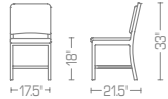

1006 NAVY CHAIR WWW.EMECO.NET

1006
Navy Chair

W 16.25" 41cm
D 19.5" 50cm
H 34" 86cm
SH 18" 46cm
WT 7# 3.18kg

Brushed or polished aluminum
Powder coat colors

1006-A
Navy Armchair

W 20.75" 53cm
D 19.5" 50cm
H 34" 86cm
SH 18" 46cm
WT 8.5# 3.86kg

1006-24A
Navy Counter Stool
with Arms

W 20.75" 53cm
D 19.5" 50cm
H 37" 94cm
SH 24" 61cm
WT 8.5# 3.86kg

Brushed or polished aluminum
Powder coat colors

1006-30
Navy Barstool

W 18" 46cm
D 21.25" 54cm
H 43" 109cm
SH 30" 76cm
WT 8# 3.63kg

Brushed or polished aluminum
Powder coat colors

1006-30A
Navy Barstool
with Arms

W 20.75" 53cm
D 21.25" 54cm
H 43" 109cm
SH 30" 76cm
WT 9.5 4.31kg

Brushed or polished aluminum
Powder coat colors

NAVY UPHOLSTERED CHAIRS WWW.EMECO.NET

1002
Navy Upholstered Chair

W 17.5" 44cm
D 21.5" 55cm
H 33" 84cm
SH 18" 46cm
WT 12.25# 5.56kg

Upholstered seat and back
Brushed or polished aluminum
Powder coat colors

1001
Navy Upholstered Armchair

W 22" 56cm
D 22.25" 57cm
H 33" 84cm
SH 18" 46cm
WT 15.25# 6.92kg