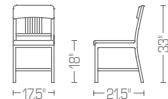

1006-24A
Navy Counter Stool
with Arms

W 20.75" 53cm
D 19.5" 50cm
H 37" 94cm
SH 24" 61cm
WT 8.5# 3.86kg

Brushed or polished aluminum
Powder coat colors

1006-30
Navy Barstool

W 18" 46cm
D 21.25" 54cm
H 43" 109cm
SH 30" 76cm
WT 8# 3.63kg

Brushed or polished aluminum
Powder coat colors

1006-30A
Navy Barstool
with Arms

W 20.75" 53cm
D 21.25" 54cm
H 43" 109cm
SH 30" 76cm
WT 9.5 4.31kg

Brushed or polished aluminum
Powder coat colors

NAVY UPHOLSTERED CHAIRS WWW.EMECO.NET

1002
Navy Upholstered Chair

W 17.5" 44cm
D 21.5" 55cm
H 33" 84cm
SH 18" 46cm
WT 12.25# 5.56kg

Upholstered seat and back
Brushed or polished aluminum
Powder coat colors

1001
Navy Upholstered Armchair

W 22" 56cm
D 22.25" 57cm
H 33" 84cm
SH 18" 46cm
WT 15.25# 6.92kg

Upholstered seat and back
Black vinyl or upholstered armrest
Brushed or polished aluminum
Powder coat colors

1022
Navy Semi-Upholstered Chair

W 17.5" 44cm
D 21.5" 55cm
H 33" 84cm
SH 18" 46cm
WT 12# 5.44kg