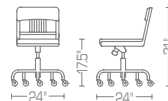

Upholstered seat and back
Black vinyl or upholstered armrest
Brushed or polished aluminum
Powder coat colors

1022
Navy Semi-Upholstered Chair

W 17.5" 44cm
D 21.5" 55cm
H 33" 84cm
SH 18" 46cm
WT 12# 5.44kg

Upholstered seat and partial back
Brushed or polished aluminum
Powder coat colors

1011
Navy Semi-Upholstered Armchair

W 22" 56cm
D 22.25" 57cm
H 33" 84cm
SH 18" 46cm
WT 15# 6.80kg

Upholstered seat and partial back
Black vinyl or upholstered armrest
Brushed or polished aluminum
Powder coat colors

1022-SW
Navy Semi-Upholstered Swivel Chair

W 24" 61cm
D 24" 61cm
H 31"-33.5" 79-85cm
SH 17.5"-20" 44.5-51cm
WT 24.25# 11.00kg

Upholstered seat and partial back
Also available with arms
Seat height adjusts
Brushed or polished aluminum
Powder coat colors

1001-SW
Navy Upholstered Swivel Armchair

W 24" 61cm
D 24" 61cm
H 31"-33.5" 79-85cm
SH 17.5"-20" 44.5-51cm
WT 27.25# 12.36kg

Upholstered seat and back
Black vinyl or upholstered armrest
Also available without arms
Seat height adjusts
Brushed or polished aluminum,
Powder coat colors