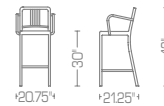

1006 NAVY CHAIR WWW.EMECO.NET

1006
Navy Chair

W 16.25" 41cm
D 19.5" 50cm
H 34" 86cm
SH 18" 46cm
WT 7# 3.18kg

Brushed or polished aluminum
Powder coat colors

1006-A
Navy Armchair

W 20.75" 53cm
D 19.5" 50cm
H 34" 86cm
SH 18" 46cm
WT 8.5# 3.86kg

Brushed or polished aluminum
Powder coat colors

NAVY STOOLS WWW.EMECO.NET

1006-24
Navy Counter Stool

W 16.75" 43cm
D 19.5" 50cm
H 37" 94cm
SH 24" 61cm
WT 7.5# 3.40kg

Brushed or polished aluminum
Powder coat colors

1006-24A
Navy Counter Stool
with Arms

W 20.75" 53cm
D 19.5" 50cm
H 37" 94cm
SH 24" 61cm
WT 8.5# 3.86kg

Brushed or polished aluminum
Powder coat colors

1006-30
Navy Barstool

W 18" 46cm
D 21.25" 54cm
H 43" 109cm
SH 30" 76cm
WT 8# 3.63kg

Brushed or polished aluminum
Powder coat colors

1006-30A
Navy Barstool
with Arms

W 20.75" 53cm
D 21.25" 54cm
H 43" 109cm
SH 30" 76cm
WT 9.5 4.31kg

Brushed or polished aluminum
Powder coat colors

NAVY UPHOLSTERED CHAIRS WWW.EMECO.NET