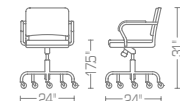

Upholstered seat and partial back
Brushed or polished aluminum
Powder coat colors

1011
Navy Semi-Upholstered Armchair

W 22" 56cm
D 22.25" 57cm
H 33" 84cm
SH 18" 46cm
WT 15# 6.80kg

Upholstered seat and partial back
Black vinyl or upholstered armrest
Brushed or polished aluminum
Powder coat colors

1022-SW
Navy Semi-Upholstered Swivel Chair

W 24" 61cm
D 24" 61cm
H 31"-33.5" 79-85cm
SH 17.5"-20" 44.5-51cm
WT 24.25# 11.00kg

Upholstered seat and partial back
Also available with arms
Seat height adjusts
Brushed or polished aluminum
Powder coat colors

1001-SW
Navy Upholstered Swivel Armchair

W 24" 61cm
D 24" 61cm
H 31"-33.5" 79-85cm
SH 17.5"-20" 44.5-51cm
WT 27.25# 12.36kg

Upholstered seat and back
Black vinyl or upholstered armrest
Also available without arms
Seat height adjusts
Brushed or polished aluminum,
Powder coat colors