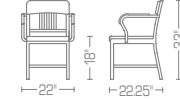

1002
Navy Upholstered Chair

W 17.5" 44cm
D 21.5" 55cm
H 33" 84cm
SH 18" 46cm
WT 12.25# 5.56kg

Upholstered seat and back
Brushed or polished aluminum
Powder coat colors

1001
Navy Upholstered Armchair

W 22" 56cm
D 22.25" 57cm
H 33" 84cm
SH 18" 46cm
WT 15.25# 6.92kg

Upholstered seat and back
Black vinyl or upholstered armrest
Brushed or polished aluminum
Powder coat colors

1022
Navy Semi-Upholstered Chair

W 17.5" 44cm
D 21.5" 55cm
H 33" 84cm
SH 18" 46cm
WT 12# 5.44kg

Upholstered seat and partial back
Brushed or polished aluminum
Powder coat colors

1011
Navy Semi-Upholstered Armchair

W 22" 56cm
D 22.25" 57cm
H 33" 84cm
SH 18" 46cm
WT 15# 6.80kg

Upholstered seat and partial back
Black vinyl or upholstered armrest
Brushed or polished aluminum
Powder coat colors

1022-SW
Navy Semi-Upholstered Swivel Chair

W 24" 61cm
D 24" 61cm
H 31"-33.5" 79-85cm
SH 17.5"-20" 44.5-51cm
WT 24.25# 11.00kg

Upholstered seat and partial back
Also available with arms
Seat height adjusts
Brushed or polished aluminum
Powder coat colors