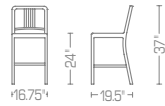

1006 NAVY CHAIR WWW.EMECO.NET

1006
Navy Chair

W 16.25" 41cm
D 19.5" 50cm
H 34" 86cm
SH 18" 46cm
WT 7# 3.18kg

Brushed or polished aluminum
Powder coat colors

1006-A
Navy Armchair

W 20.75" 53cm
D 19.5" 50cm
H 34" 86cm
SH 18" 46cm
WT 8.5# 3.86kg

Brushed or polished aluminum
Powder coat colors

NAVY STOOLS WWW.EMECO.NET

1006-24
Navy Counter Stool

W 16.75" 43cm
D 19.5" 50cm
H 37" 94cm
SH 24" 61cm
WT 7.5# 3.40kg

Brushed or polished aluminum
Powder coat colors

1006-24A
Navy Counter Stool
with Arms

W 20.75" 53cm
D 19.5" 50cm
H 37" 94cm
SH 24" 61cm
WT 8.5# 3.86kg

Brushed or polished aluminum
Powder coat colors

1006-30
Navy Barstool

W 18" 46cm
D 21.25" 54cm
H 43" 109cm
SH 30" 76cm
WT 8# 3.63kg

Brushed or polished aluminum
Powder coat colors

1006-30A
Navy Barstool
with Arms

W 20.75" 53cm
D 21.25" 54cm
H 43" 109cm
SH 30" 76cm
WT 9.5 4.31kg

Brushed or polished aluminum
Powder coat colors

NAVY UPHOLSTERED CHAIRS WWW.EMECO.NET