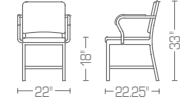

1006-24A
Navy Counter Stool
with Arms

W 20.75" 53cm
D 19.5" 50cm
H 37" 94cm
SH 24" 61cm
WT 8.5# 3.86kg

Brushed or polished aluminum
Powder coat colors

1006-30
Navy Barstool

W 18" 46cm
D 21.25" 54cm
H 43" 109cm
SH 30" 76cm
WT 8# 3.63kg

Brushed or polished aluminum
Powder coat colors

1006-30A
Navy Barstool
with Arms

W 20.75" 53cm
D 21.25" 54cm
H 43" 109cm
SH 30" 76cm
WT 9.5 4.31kg

Brushed or polished aluminum
Powder coat colors

NAVY UPHOLSTERED CHAIRS WWW.EMECO.NET

1002
Navy Upholstered Chair

W 17.5" 44cm
D 21.5" 55cm
H 33" 84cm
SH 18" 46cm
WT 12.25# 5.56kg

Upholstered seat and back
Brushed or polished aluminum
Powder coat colors

1001
Navy Upholstered Armchair

W 22" 56cm
D 22.25" 57cm
H 33" 84cm
SH 18" 46cm
WT 15.25# 6.92kg

Upholstered seat and back
Black vinyl or upholstered armrest
Brushed or polished aluminum
Powder coat colors

1022
Navy Semi-Upholstered Chair

W 17.5" 44cm
D 21.5" 55cm
H 33" 84cm
SH 18" 46cm
WT 12# 5.44kg