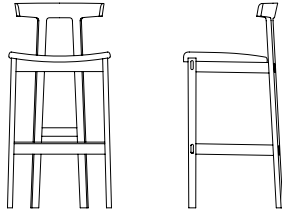

## Torii Bar Stool & Counter Stool

The Torii stool is an addition of the Torii chair collection, available in Bar and Counter height. Like the chair, the design is simple yet sophisticated and defined by its characteristic arched backrest. Its minimal appearance and simple construction hide a surprising amount of comfort and sturdiness.

The name Torii comes from the characteristic wood entrance arches of Shinto shrines in Japan, which translates into English as “bird perch”. This motif perfectly describes the stools distinct proportions and traditional joinery, and the sense of harmony and calm inherent in design that is beautifully resolved.

### Torii Bar Stool

W 52cm D 47cm H 102cm / W 20½" D 18½" H 40¼"

Seat height : 79cm / 31"

Foot rail height : 33.5cm / 13¼"

### Torii Counter Stool

W 52cm D 47cm H 90.5cm / W 20½" D 18½" H 35½"

Seat height : 63.5cm / 25"

Foot rail height : 21cm / 8¼"

Torii is constructed using traditional exposed mortise-and-tenon joinery for the legs which is strong and expresses the honest intent of the design. The arched back rest is cleverly joined to each back leg using two long steel dowels and epoxy glue. This ensures this critical joint will not fail or crack, while keeping the material thin and light. The finish is an advanced low build water-based polyurethane that gives the wood a natural open-grain appearance, which is smooth to the touch and durable. A solid aluminum foot rail protects the wood frame.