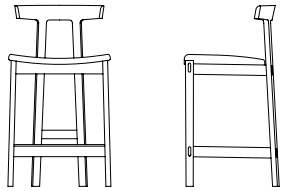

## Torii Bar Stool & Counter Stool

The Torii stool is an addition of the Torii chair collection, available in Bar and Counter height. Like the chair, the design is simple yet sophisticated and defined by its characteristic arched backrest. Its minimal appearance and simple construction hide a surprising amount of comfort and sturdiness.

The name Torii comes from the characteristic wood entrance arches of Shinto shrines in Japan, which translates into English as “bird perch”. This motif perfectly describes the stools distinct proportions and traditional joinery, and the sense of harmony and calm inherent in design that is beautifully resolved.

### Torii Bar Stool

W 52cm D 47cm H 102cm / W 20½" D 18½" H 40¼"

Seat height : 79cm / 31"

Foot rail height : 33.5cm / 13¼"

### Torii Counter Stool

W 52cm D 47cm H 90.5cm / W 20½" D 18½" H 35½"

Seat height : 63.5cm / 25"

Foot rail height : 21cm / 8¼"

Torii is constructed using traditional exposed mortise-and-tenon joinery for the legs which is strong and expresses the honest intent of the design. The arched back rest is cleverly joined to each back leg using two long steel dowels and epoxy glue. This ensures this critical joint will not fail or crack, while keeping the material thin and light. The finish is an advanced low build water-based polyurethane that gives the wood a natural open-grain appearance, which is smooth to the touch and durable. A solid aluminum foot rail protects the wood frame.