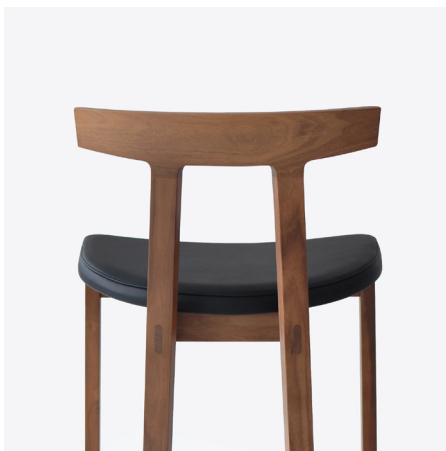

## Torii Bar Stool & Counter Stool

The Torii stool is an addition of the Torii chair collection, available in Bar and Counter height. Like the chair, the design is simple yet sophisticated and defined by its characteristic arched backrest. Its minimal appearance and simple construction hide a surprising amount of comfort and sturdiness.

The name Torii comes from the characteristic wood entrance arches of Shinto shrines in Japan, which translates into English as “bird perch”. This motif perfectly describes the stools distinct proportions and traditional joinery, and the sense of harmony and calm inherent in design that is beautifully resolved.

### Torii Bar Stool

W 52cm D 47cm H 102cm / W 20½" D 18½" H 40¼"

Seat height : 79cm / 31"

Foot rail height : 33.5cm / 13¼"

### Torii Counter Stool

W 52cm D 47cm H 90.5cm / W 20½" D 18½" H 35½"

Seat height : 63.5cm / 25"

Foot rail height : 21cm / 8¼"

Torii is constructed using traditional exposed mortise-and-tenon joinery for the legs which is strong and expresses the honest intent of the design. The arched back rest is cleverly joined to each back leg using two long steel dowels and epoxy glue. This ensures this critical joint will not fail or crack, while keeping the material thin and light. The finish is an advanced low build water-based polyurethane that gives the wood a natural open-grain appearance, which is smooth to the touch and durable. A solid aluminum foot rail protects the wood frame.