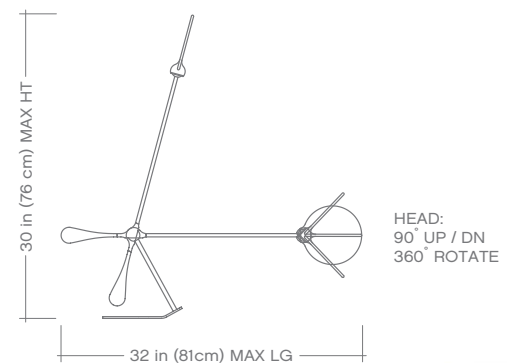

Specifications & Features

Materials: Aluminum, steel, iron and plastic

Color: White, Charcoal, Orange and Blue / Soft Touch finish

Light source: 102 8W LED array / 2700K Color Temperature

Cord: 9 ft / 274 cm cord with detachable power adapter

Power consumption: 8W

Light output: 15 to 1,000 lux at 18" / 380 maximum lumens

Weight: 9.5 lb / 4.3 kg

Listing: UL, CE, FCC

State-of-the-art optical performance in an ultra-thin flat panel head illuminates a large area with bright and even, glare-free, warm light.

Trapeze Large

Trapeze Small

Uninhibited in its 3-axis range of motion, the counterweighted design achieves fluid, sweeping movement in every direction.