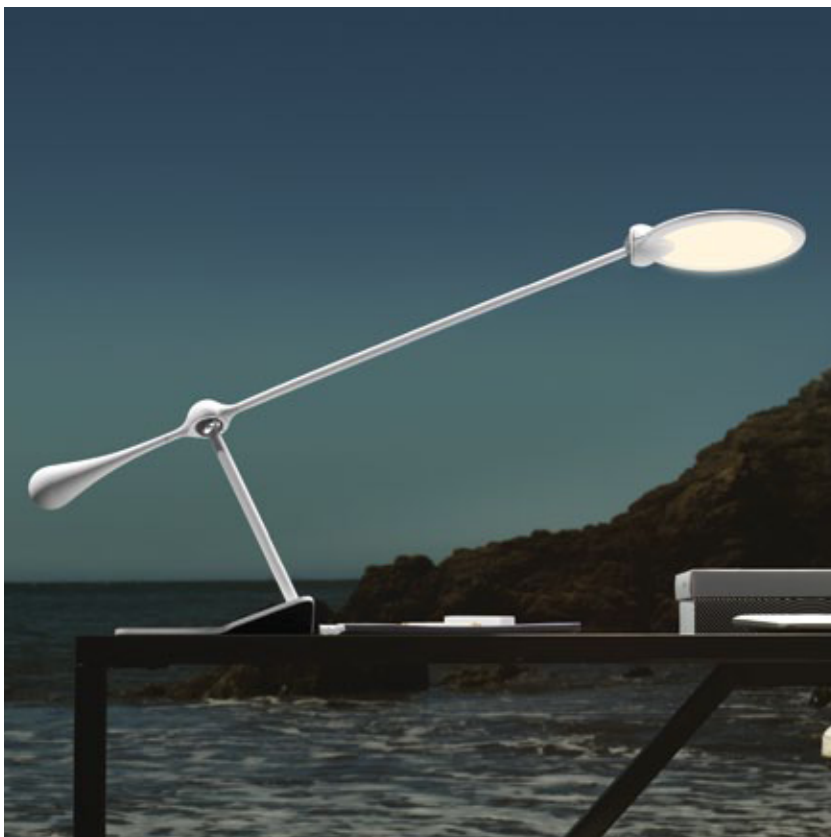

A revolution in lighting ignited by technology and movement

The Trapeze LED Table Light balances all of the performance demands of both workplace and home with a combination of innovative form and technical function. With its variable proportions seamless solid-state aesthetic, Trapeze is a striking sculpture piece as well as an extremely functional tool, animating any work or living space with both purpose and play.

Specifications & Features

Materials: Aluminum, steel, iron and plastic

Color: White, Charcoal, Orange and Blue / Soft Touch finish

Light source: 102 8W LED array / 2700K Color Temperature

Cord: 9 ft / 274 cm cord with detachable power adapter

Power consumption: 8W

Light output: 15 to 1,000 lux at 18" / 380 maximum lumens

Weight: 9.5 lb / 4.3 kg

Listing: UL, CE, FCC

State-of-the-art optical performance in an ultra-thin flat panel head illuminates a large area with bright and even, glare-free, warm light.

Trapeze Large

Trapeze Small

Uninhibited in its 3-axis range of motion, the counterweighted design achieves fluid, sweeping movement in every direction.