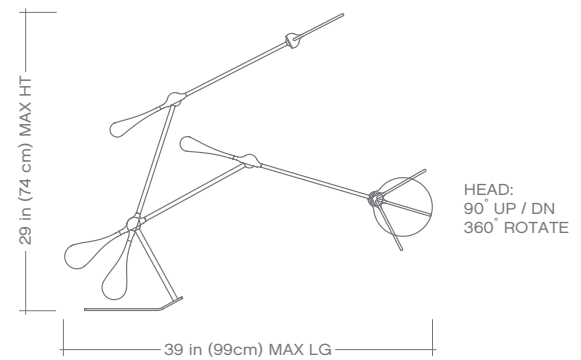

Specifications & Features

Materials: Aluminum, steel, iron and plastic

Color: White, Charcoal, Orange and Blue / Soft Touch finish

Light source: 102 8W LED array / 2700K Color Temperature

Cord: 9 ft / 274 cm cord with detachable power adapter

Power consumption: 8W

Light output: 15 to 1,000 lux at 18" / 380 maximum lumens

Weight: 9.5 lb / 4.3 kg

Listing: UL, CE, FCC

State-of-the-art optical performance in an ultra-thin flat panel head illuminates a large area with bright and even, glare-free, warm light.

Trapeze Large

Trapeze Small

Uninhibited in its 3-axis range of motion, the counterweighted design achieves fluid, sweeping movement in every direction.