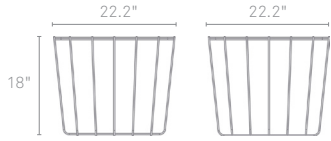

SCAMP MEDIUM TABLE

Three sizes, three base finishes and two tops to choose from to scatter or cluster. Mix and match our little Scamp to form your own landscape of beauty and utility.

SCAMP MEDIUM TABLE

WB1-MDTBLE-CP	COPPER BASE - GLASS TOP	\$249
WB1-MDTBLE-CP	COPPER BASE - MARBLE TOP	\$349
WB1-MDTBLE-WH	WHITE BASE - GLASS TOP	\$249
WB1-MDTBLE-WH	WHITE BASE - MARBLE TOP	\$349
WB1-MDTBLE-YL	YELLOW BASE - GLASS TOP	\$249
WB1-MDTBLE-YL	YELLOW BASE - MARBLE TOP	\$349