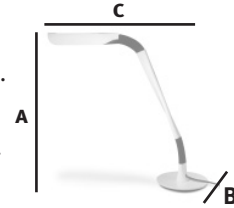

Design for the Environment:

- The compact, mini-fluorescent, 13-watt bulb is low-energy consuming
- All materials and processes have minimal environmental impact

Designer: Yves Behar

Warranty: 5-year

General Dimensions

- A** height: 7–36.375 in.
- B** width: 7.875 in.
- c** depth: 19–35.75 in.

ARDEA PERSONAL LIGHT hermanmiller.com/products/ardea-personal-light

- Fully adjustable articulating arm made with an innovative manufacturing process for strength and a unique aesthetic.
- Flexible hinges at the base and head allow infinite adjustability.
- Compact, mini-fluorescent, 13-watt bulb consumes just .17 amps at 120v.
- All materials and manufacturing processes developed for minimum environmental impact.
- Stands alone, clamps to a surface, or mounts on a panel.