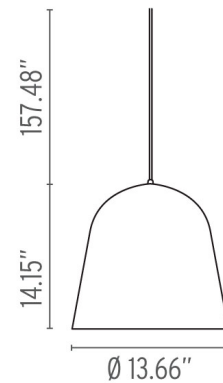

## CAN CAN - Specification Sheet

by Marcel Wanders, 2010

Mounting	Ceiling pendant
Lamp (Bulb) Description	100W BT-15 Medium Frosted Halogen
Environment	Indoor
Finish	Black or White with Transparent/Violet/Amber decoration
Technical and Product Description	Pendant lamp providing diffused light. Injection-moulded PMMA body and diffuser. Polycarbonate ceiling fitting. Body available in black and white finishes, diffuser available in transparent, yellow or fuchsia finishes.

### Physical

Supply	
Cord length (inches)	157.48
Construction material	PMMA (Polymethylmethacrylate), Polycarbonate

-  FU155230 Black/Transparent
-  FU155330 Black/Amber
-  FU155430 Black/Violet
-  FU155209 White/Transparent
-  FU155309 White/Amber
-  FU155409 White/Violet

### Dimensions