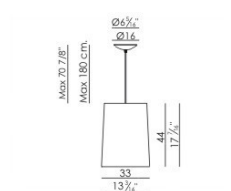

## GRAF SOSPENSIONE

DESIGN DIESEL /2009

The suspension lamp Graf, with a fun 'wet paint' effect, can be placed in any space to characterise it with its strong personality and visual message, which is at the same time universal and suitable for different style environments. Made of fabric and chrome-plated metal, it's available in suspension, floor and table versions. The light has a warm, discrete, almost intimate appeal and creates a soft effect. Pull switch.