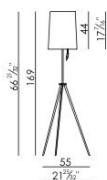

GRAF TERRA

DESIGN DIESEL /2009

The floor lamp Graf Graf speaks the language of images. The lampshade features the graphic style elements representing the concepts that have inspired the entire home collection, through images especially created with a highly original graphic treatment and a scale of representation that is different according to the version. Made of fabric and chrome-plated metal, it's available in suspension, floor and table versions. The light has a warm, discrete, almost intimate appeal and creates a soft effect. Pull switch.