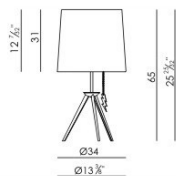

GRAF TAVOLO

DESIGN DIESEL /2009

The table lamp Graf can be placed in any space, like a work of contemporary pop art. The fabric covering the diffuser has a special shiny finish that creates a fun wet paint effect, with a unique and immediately recognisable style. Made of fabric and chrome-plated metal, it's available in suspension, floor and table versions. The light has a warm, discrete, almost intimate appeal and creates a soft effect. Pull switch.