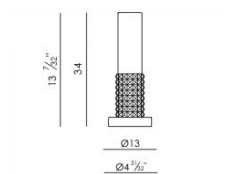

Piccola

Certifications

BULBS

fluorescent
1x24W E27

BULBS (120 V)

fluorescent
1x24W E26 medium