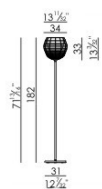

CAGE TERRA

Bianco/Bianco