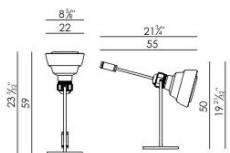

## GLAS TAVOLO

DESIGN DIESEL /2009

Glas takes the familiar image of industrial lamps used in warehouses and factories worldwide. A reinvented icon in the light of a new contemporary lifestyle, transformed into a precious and personal entity, transported into a timeless dimension. By day, by night: Glas is a lamp with a double life. When it is off, the superficial chrome-coloured reflects the surrounding environment and objects like a mirror. When it is on, it emits a warm beam, with a retro feel, which is both directed and diffused. Made of blown glass and metal, Glas is available in an adjustable, counterweighted table version, and in large and small suspension versions hanging from a chain.