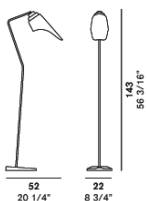

Perf terra

Nero