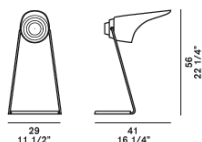

Perf tavolo

Nero