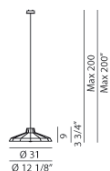

MYSTERIO

Bianco-Rame