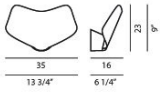

Fold

Bianco