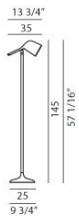

Colibrì

Bianco+Bianco