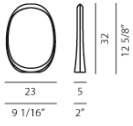

**Anisha grande**

Bianco

Rosso

**Certifications****BULBS**

Led  
1x4,5W 3000K  
with touch-dimmer

**BULBS (120 V)**

Led  
1x4,5W 3000K  
with touch-dimmer

## Anisha piccola

Bianco

Rosso