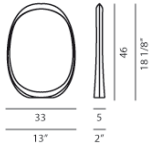

Anisha grande

Bianco