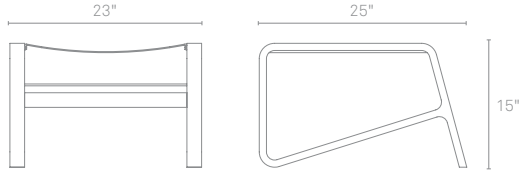

TORO OTTOMAN

Hang in comfort. Thick saddle leather and a solid beech wood frame.

TORO OTTOMAN
TR1-OTTOTR-NA
TR1-OTTOTR-BK

DAY
NIGHT

\$599
\$599

DAY: NATURAL LEATHER,
WHITE WASHED BEECH

NIGHT: BLACK LEATHER,
GRAPHITE-ON-BEECH