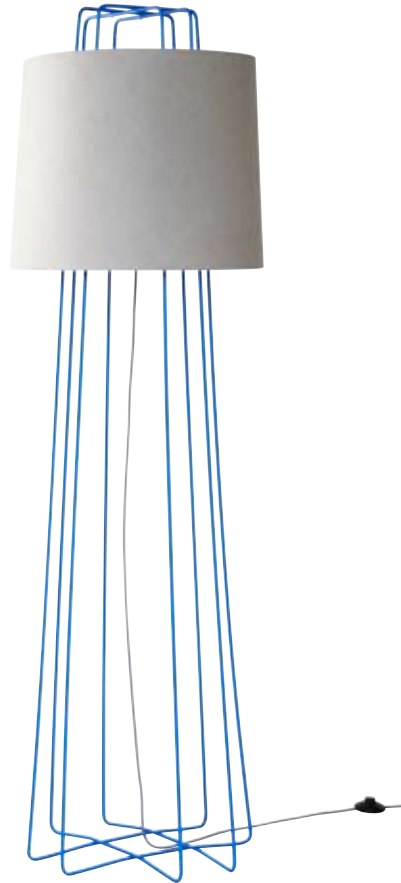

# PERIMETER

Svelte loops of powder-coated steel hold a oversized cloth shade.

PERIMETER FLOOR LAMP		
PE1-PERFLR-BL	BRIGHT BLUE	\$ 299
PE1-PERFLR-WH	WHITE	\$ 299
PE1-PERFLR-YL	HIGHLIGHT YELLOW	\$ 299

BRIGHT BLUE