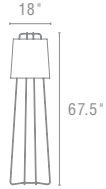

# PERIMETER

Svelte loops of powder-coated steel hold a oversized cloth shade.

PERIMETER FLOOR LAMP		
PE1-PERFLR-BL	BRIGHT BLUE	\$ 299
PE1-PERFLR-WH	WHITE	\$ 299
PE1-PERFLR-YL	HIGHLIGHT YELLOW	\$ 299

BRIGHT BLUE