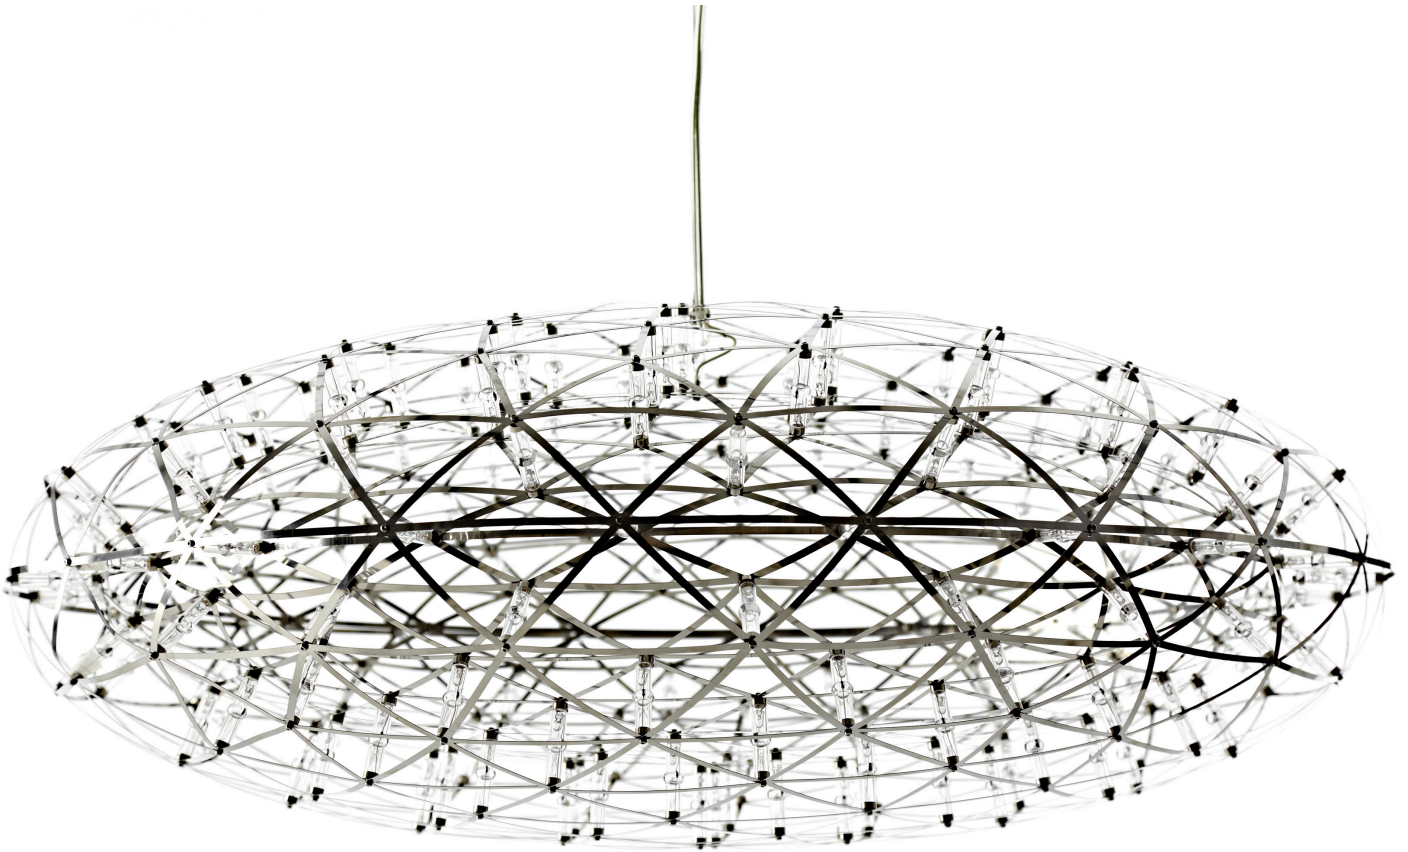

## Raimond Zafu

---

Based on pure mathematics the beauty of light has been re-defined; staring into the universe is now possible, also during cloudy nights.

---

**Designer**  
**Year of design**  
**Material**  
**Additional**

design by Raimond Puts, realisation by Ox-ID  
2006  
Stainless spring steel and PMMA  
Dimmable with R,L type dimmer, pls. refer to technical information

---

## Detailing

The intricate spheres of Raimond transport the electrical current. The LED terminals then join these paths to create an atmospheric ambiance. The transparent lenses are specially detailed to spread warm white light in every direction.

## Main dimensions

75 cm | 29.5"

30 cm | 12"