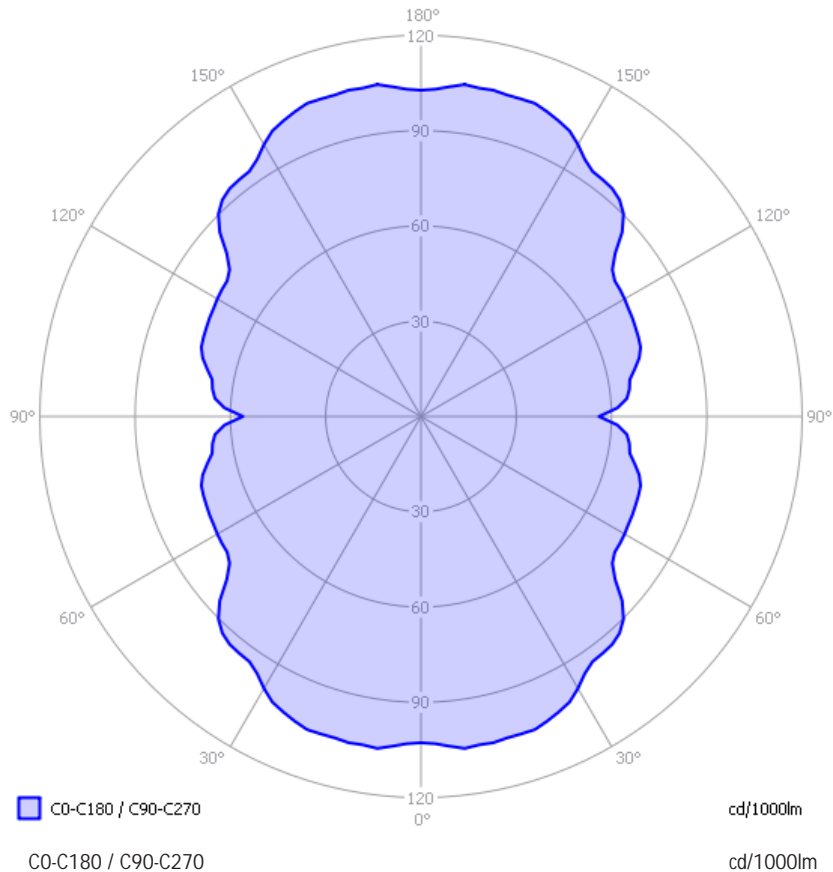

### Raimond Zafu

Amount of LED`s	162 LED, power consumption 25W (20lm/W)
Colour temperature (degrees Kelvin, K)	2700K (warm white, comparable to incandescent)
Colour rendering index	CRI_Ra 73, colour rendering group 2
Luminous flux (Lumen, lm)	510lm (≈ 60W incandescent)

## Radiation diagram

This diagram shows the luminous intensity of the luminary, it emits light in all directions.

## Main dimensions

75 cm | 29.5"

30 cm | 12"