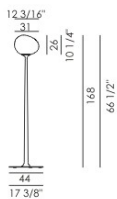

Certifications

BULBS

halogen
1x205W E27 energy saver
with dimmer

BULBS (120 V)

halogen
1x150W E26 medium type T10 shielded frosted
with dimmer