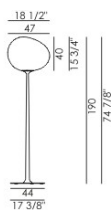

GREGG TERRA

DESIGN LUDOVICA+ROBERTO PALOMBA/2010

Floor lamp available in two heights, which can take either average or large diffusers. Result: four different looks for a wide variety of interior uses.

Certifications