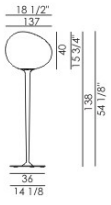

Certifications

BULBS

halogen
1x205W E27 energy saver
with dimmer

BULBS (120 V)

halogen
1x150W E26 medium type T10 shielded frosted
with dimmer