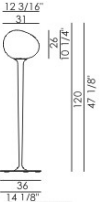

halogen
1x150W E26 medium type T10 shielded frosted
with dimmer

Certifications

BULBS

halogen
1x205W E27 energy saver
with dimmer

BULBS (120 V)

halogen
1x150W E26 medium type T10 shielded frosted
with dimmer