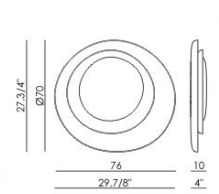

Certifications

BULBS

fluorescent
1x40W + 1x22W 2GX 13

BULBS (120 V)

fluorescent
1x40W + 1x22W 2GX 13 type circline T5