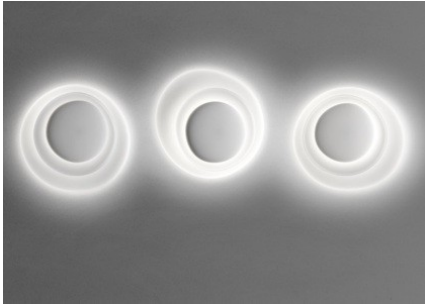

BAHIA

DESIGN /2010

Large-scale wall lamps, Bahia is ideal for adding a hint of softness to a wall, both highly evocative yet, at the same time, truly elegant. Group arrangements of this lamp, even turning it in different directions, turns the wall into a backdrop for original visual interplay.

Certifications

BULBS

fluorescent
1x40W + 1x22W 2GX 13

BULBS (120 V)

fluorescent
1x40W + 1x22W 2GX 13 type circline T5