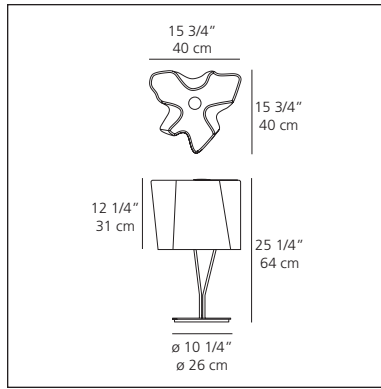

Logico table
Logico mini table
Logico micro table

Michele De Lucchi, Gerhard Reichert

Table standing luminaires for diffused incandescent lighting.

- diffuser in handblown glass with satined finish
- diffuser supporting frame in die-cast aluminum with pale grey lacquered finish
- three-rod stem and base in steel with pale grey lacquered finish
- touch sensitive dimmer control rod in diffuser frame for table and mini table models
- on/off switch on cord for micro table model

Logico table

incandescent source

- 3 x 60W (E26/A19).....

Logico mini table

incandescent source

- 3 x 40W (E12/G16 1/2).....

Logico micro table

incandescent source

- 1 x 60W (E12/G16 1/2).....

Awards
Logico tavolo
Design Innovationen Design Zentrum
Nordrhein Westfalen
Reddot Design Award
2004 - Essen (Deutschland)