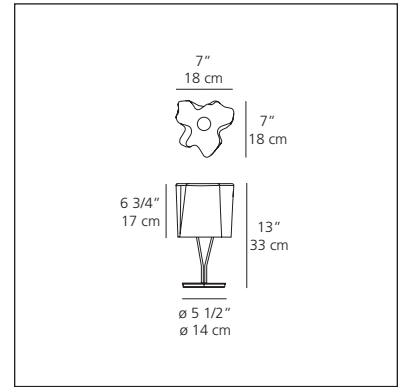

Logico table
Logico mini table
Logico micro table

Michele De Lucchi, Gerhard Reichert

Table standing luminaires for diffused incandescent lighting.

- diffuser in handblown glass with satined finish
- diffuser supporting frame in die-cast aluminum with pale grey lacquered finish
- three-rod stem and base in steel with pale grey lacquered finish
- touch sensitive dimmer control rod in diffuser frame for table and mini table models
- on/off switch on cord for micro table model

Logico table

incandescent source

- 3 x 60W (E26/A19).....

Logico mini table

incandescent source

- 3 x 40W (E12/G16 1/2).....

Logico micro table

incandescent source

- 1 x 60W (E12/G16 1/2).....

Awards
Logico tavolo
Design Innovationen Design Zentrum
Nordrhein Westfalen
Reddot Design Award
2004 - Essen (Deutschland)