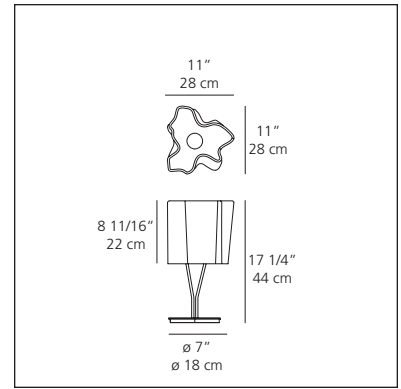

Logico table
Logico mini table
Logico micro table

Michele De Lucchi, Gerhard Reichert

Table standing luminaires for diffused incandescent lighting.

- diffuser in handblown glass with satined finish
- diffuser supporting frame in die-cast aluminum with pale grey lacquered finish
- three-rod stem and base in steel with pale grey lacquered finish
- touch sensitive dimmer control rod in diffuser frame for table and mini table models
- on/off switch on cord for micro table model

Logico table

incandescent source

- 3 x 60W (E26/A19).....

Logico mini table

incandescent source

- 3 x 40W (E12/G16 1/2).....

Logico micro table

incandescent source

- 1 x 60W (E12/G16 1/2).....

Awards
Logico tavolo
Design Innovationen Design Zentrum
Nordrhein Westfalen
Reddot Design Award
2004 - Essen (Deutschland)