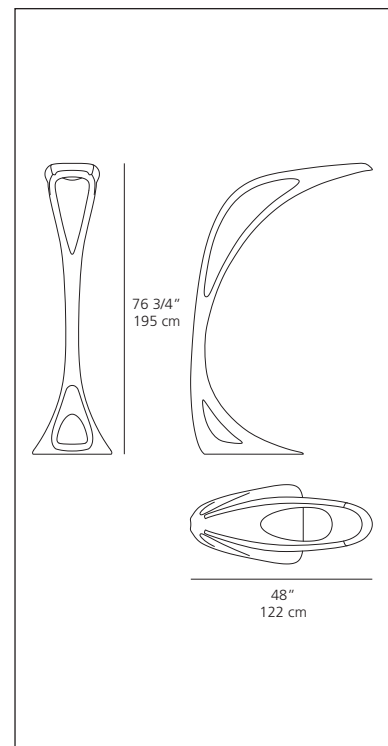

Zaha Hadid

Floor standing luminaire for indirect halogen or fluorescent lighting and direct LED lighting.

- body in injection-molded foam polyurethane
- available in polished black or polished white
- direct LED light and indirect light (halogen or fluorescent) are manageable separately by two dimmers placed on the body

- 2 x 42W (GX24q-4/T4) supplied.....

+

LED source

- 7 LEDs/5W supplied