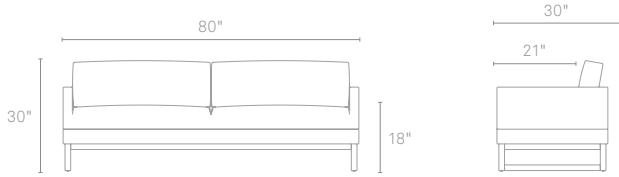

THE DIPLOMAT

Sofa by day, peacekeeper by night. This warm and inviting sofa flips forward to become a queen-sized sleeper at a moment's notice. Walnut legs coordinate thoughtfully with your choice of four fabrics: coal, cocoa, pebble, smog or stone.