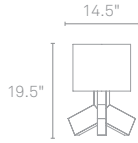

ROOK TABLE LAMP

You don't need to be skinny to be beautiful. (Take that, Real Good Chair!) This little light of ours is, unapologetically, a bit chunky—and we think it's pretty hot. Solid Walnut with an off-white linen shade and gray 80" cloth cord. 100-watt max.