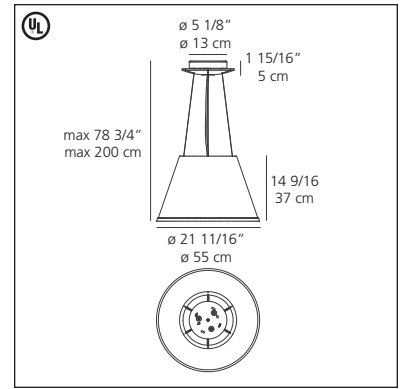

Choose suspension

incandescent source

- 1 x 100W (E26/A19).....

or

fluorescent source

- 1 x 13W (GX24q-1/T4).....

or

- 1 x 18W (GX24q-2/T4).....