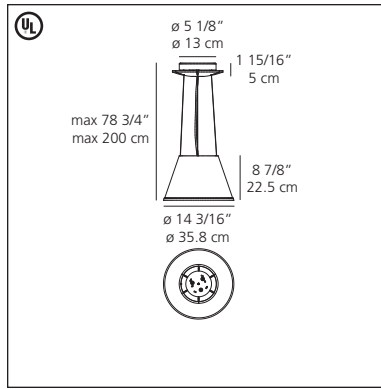

Choose suspension
Choose mega suspension

Matteo Thun 2008

Cable suspended luminaires for direct and diffused incandescent or fluorescent lighting.

- diffuser in transparent polycarbonate with pleated design incorporating a red thermoformed silk-screened polycarbonate or parchment paper removable insert (custom colors available)
- grey thermoplastic canopy with clear electrical cords and stainless steel cable
- mounting to standard electrical junction boxes
- newly redesigned to incorporate compact fluorescent option utilizing GU24 base with integrated ballast and lamp holder