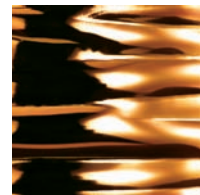

polished metallic blue

polished metallic orange