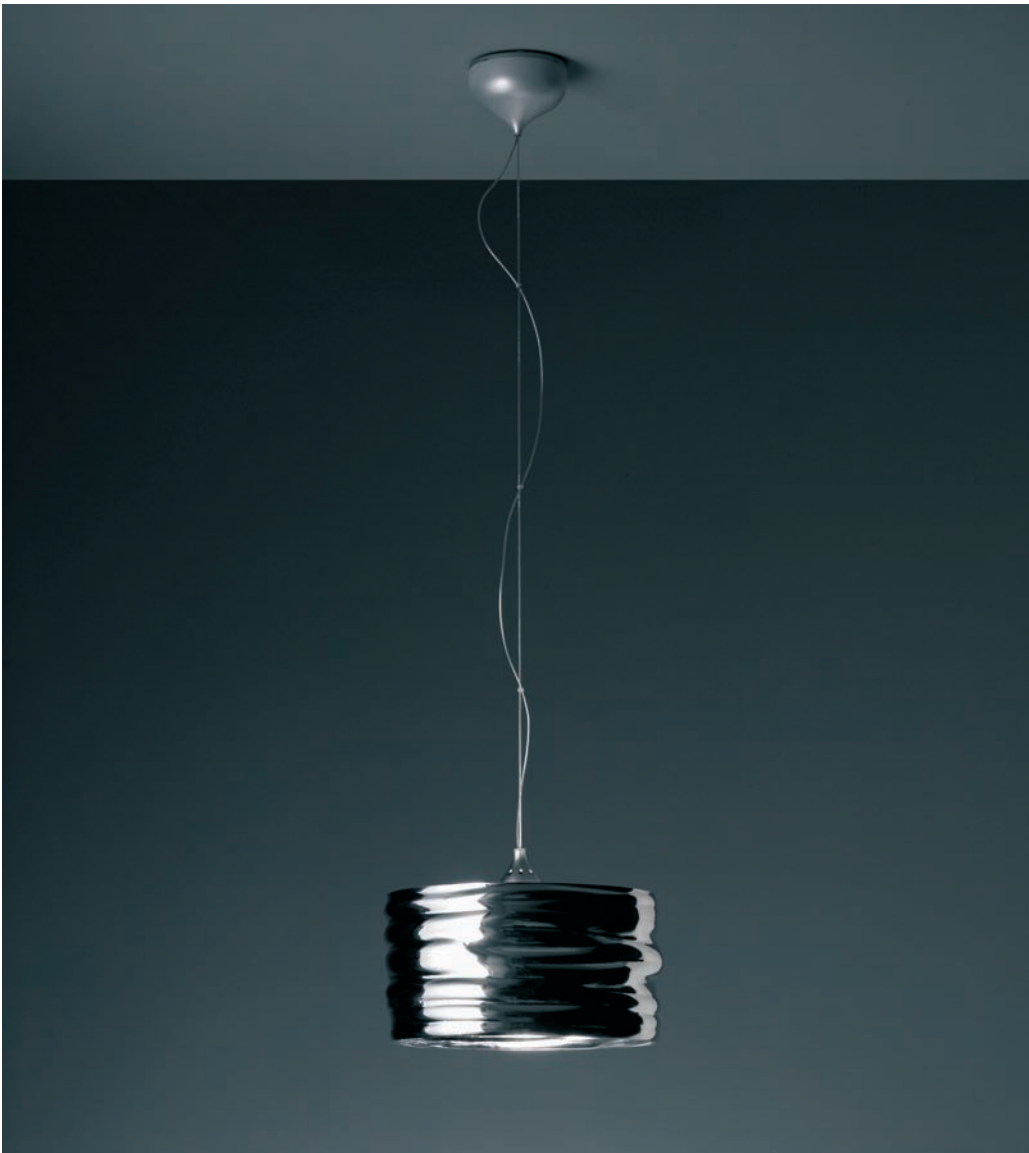

Aqua Cil suspension

Ross Lovegrove 2008

Cable suspended luminaire for direct and indirect incandescent or halogen lighting.

- diffuser in mirror-treated aluminum available in polished chrome, polished metallic orange, or polished metallic blue
- grey thermoplastic canopy with clear electrical cord and stainless steel cable
- mounting to standard electrical junction boxes

Aqua Cil suspension

incandescent source

- 1 x 150W (E26/G40).....

or

halogen source

- 1 x 150W (E26/T10).....

polished metallic blue

polished metallic orange

polished chrome