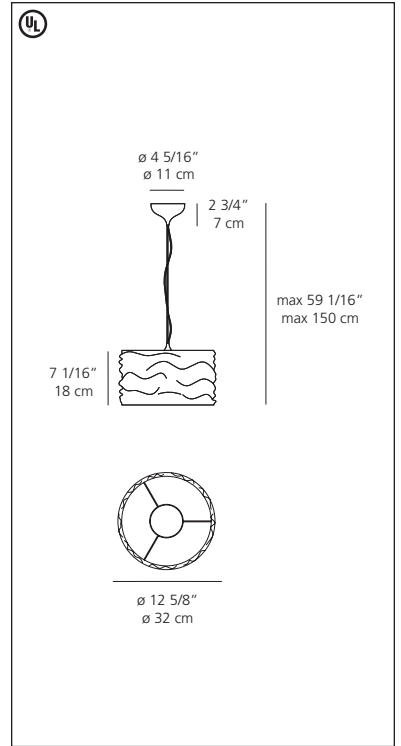

Aqua Cil suspension

Ross Lovegrove 2008

Cable suspended luminaire for direct and indirect incandescent or halogen lighting.

- diffuser in mirror-treated aluminum available in polished chrome, polished metallic orange, or polished metallic blue
- grey thermoplastic canopy with clear electrical cord and stainless steel cable
- mounting to standard electrical junction boxes

Aqua Cil suspension

incandescent source

- 1 x 150W (E26/G40).....

or

halogen source

- 1 x 150W (E26/T10).....

polished metallic blue

polished metallic orange