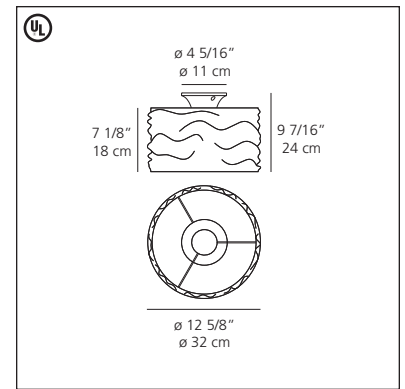

Aqua Cil ceiling

halogen source

- 1 x 150W (E26/T10 dbl. env.).....

polished metallic blue

polished metallic orange

polished chrome