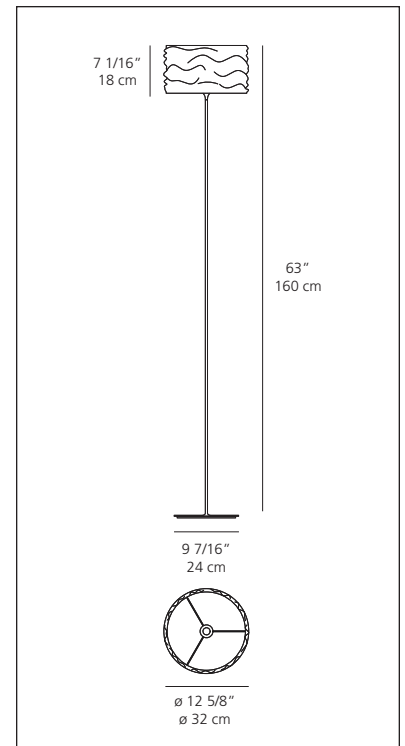

Artemide® Aqua Cil floor

Ross Lovegrove 2008

Floor standing luminaire for direct and indirect halogen lighting.

- diffuser in mirror-treated aluminum available in polished chrome, polished metallic orange, or polished metallic blue
- base in die-cast aluminum with satin chrome steel stem
- touch dimmer on body

Aqua Cil floor

halogen source

- 1 x 250W (E26/T10 dbl. env.).....

polished metallic blue

polished metallic orange

polished chrome