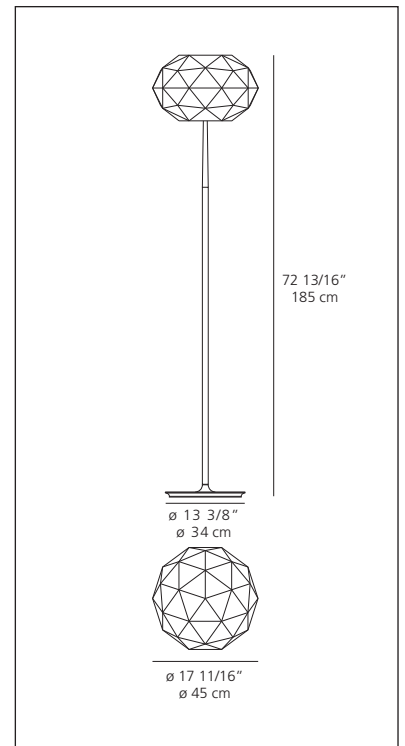

# Artemide® Soffione 45 floor

Michele De Lucchi, Alberto Nason

Floor standing luminaire for diffused halogen lighting.

- diffuser shape similar to the geometric structure of crystals
- diffuser in white handblown glass with polished silk finish
- base in die-cast aluminum and steel stem
- base and stem available in polished chrome finish
- dimmer switch on cord