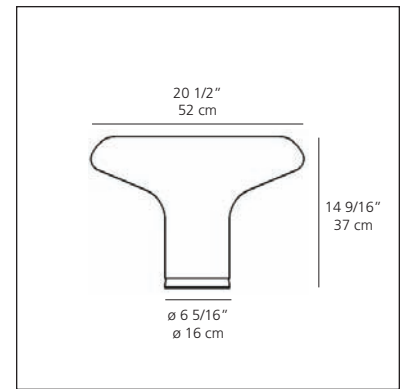

- body and diffuser in blown smoked Murano glass
- dimmer switch on cord
- base in polished metal

Lesbo table

incandescent source

- 1 x 75W (E26/A19).....

Artemide
modern classic