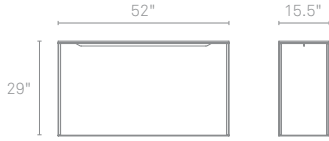

MINIMALISTA CONSOLE TABLE

Nothing but the bare essentials here. Sublime stainless steel gently supports your choice of top. Available in graphite-on-oak, walnut, or honed stone.

MINIMALISTA CONSOLE TABLE		
MN1-SSCONS-GO	GRAPHITE-ON-OAK	\$399
MN1-SSCONS-WL	WALNUT	\$399
MN1-SSCONS-MB	HONED STONE	\$499