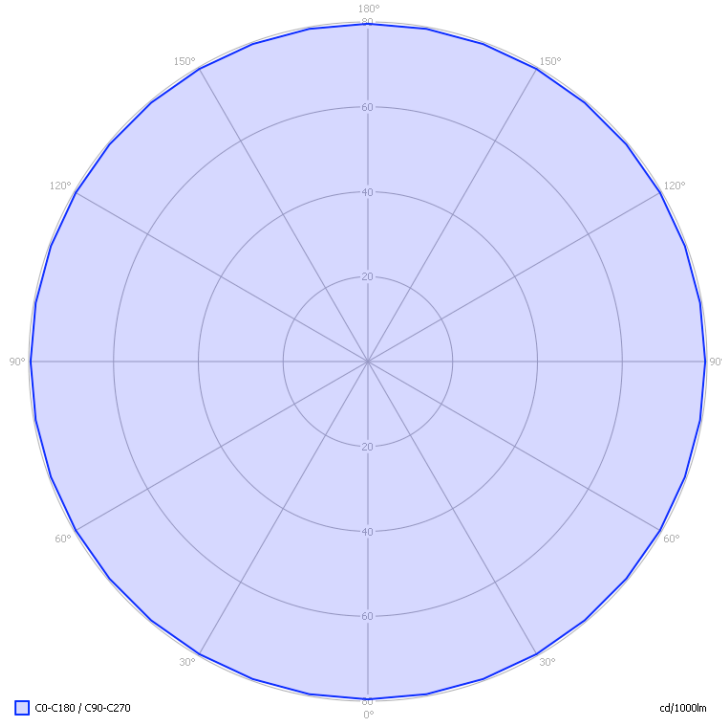

Not dimmable
 White steel canopy. Cable length 4M (black) can be shortened down to 30cm
 Class 2 power supply included in canopy

ELUMDAT files are available at the Moooi download

Radiation diagram

This diagram shows the luminous intensity of the luminary, it emits light in all directions equally.