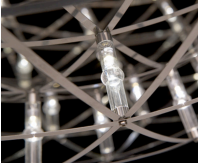

m o o o i[®]

Raimond R43/R61/R89

Based on pure mathematics the beauty of light has been re-defined; staring into the universe is now possible, also during cloudy nights.

Designer
Year of design
Material
Additional

design by Raimond Puts, realisation by Ox-ID
2006
Stainless steel and PMMA
Dimmable with R,L type dimmer; pls. refer to technical information

Detailing

The intricate spheres of Raimond transport the electrical current. The LED terminals then join these paths to create an atmospheric ambiance. The transparent lenses are specially detailed to spread warm white light in every direction.