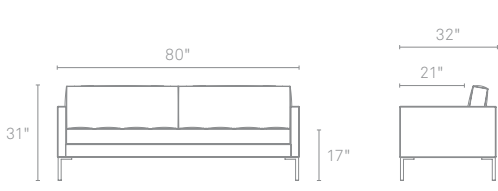

PARAMOUNT MEDIUM SOFA		
PM1-MDSOFA-GP	GRAPHITE	\$1799
PM1-MDSOFA-PB	PEBBLE	\$1799
PM1-MDSOFA-SG	SMOG	\$1799
PM1-MDSOFA-SK	SMOKE	\$1799
PM1-MDSOFA-ST	STONE	\$1799

To place an order, or find a Blu Dot retailer near you, visit [www.bludot.com](http://www.bludot.com) or contact us by phone at 612.782.1844 or by fax 612.782.1845. To inquire about trade discounts or becoming a Blu Dot retailer, please email [sales@bludot.com](mailto:sales@bludot.com) or phone at 612.782.1844. For further product information and all other inquiries, please email [service@bludot.com](mailto:service@bludot.com) or call 612.782.1844.