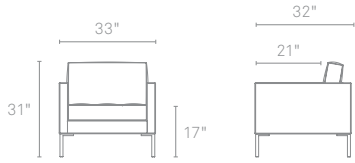

PARAMOUNT LOUNGE CHAIR		
PM1-LNGCHR-GP	GRAPHITE	\$899
PM1-LNGCHR-PB	PEBBLE	\$899
PM1-LNGCHR-SG	SMOG	\$899
PM1-LNGCHR-SK	SMOKE	\$899
PM1-LNGCHR-ST	STONE	\$899

To place an order, or find a Blu Dot retailer near you, visit www.bludot.com or contact us by phone at 612.782.1844 or by fax 612.782.1845. To inquire about trade discounts or becoming a Blu Dot retailer, please email sales@bludot.com or phone at 612.782.1844. For further product information and all other inquiries, please email service@bludot.com or call 612.782.1844.