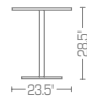

CAFE TABLE BY STARCK WWW.EMECO.NET

CAFERD-23
23" Round Café Table

W 23.5" 60cm
D 23.5" 60cm
H 28.5" 73cm
WT 41# 18.60kg

Brushed or polished aluminum column
Brushed or polished aluminum top or
Wood or Corian® top
Matte aluminum base

CAFESQ-23
23" Square Café Table

W 23.5" 60cm
D 23.5" 60cm
H 28.5" 73cm
WT 41# 18.60kg

Brushed or polished aluminum column
Brushed or polished aluminum top or
Wood or Corian® top
Matte aluminum base

DINING TABLE BY STARCK WWW.EMECO.NET

DINE - SQ/RD

Dining Table

Brushed aluminum top

Brushed aluminum column

Cast aluminum base

Available 32", 36", 42", 48"
square or round top

DINE - RDH/SQH

Dining Table/Bar Height

Brushed aluminum top

Brushed aluminum column

Cast aluminum base

Available 32", 36"
square or round top
42" high

EMECO WORK TABLES BY STARCK WWW.EMECO.NET

WORK - 3636
Emeco Work Table
Brushed or
polished aluminum
Powder coat colors
Brushed aluminum top
Laminate top