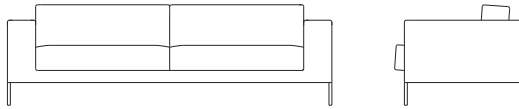

Neo is available as an armchair, two-seat sofa, three-seat sofa and ottoman.

Neo Armchair NEO100

L 98cm D 89cm H 77cm / L 38½" D 35" H 30¼"

Neo 2 Seater NEO200

L 196cm D 89cm H 77cm / L 77" D 35" H 30¼"

Neo 3 Seater NEO300

L 242cm D 89cm H 77cm / L 95¼" D 35" H 30¼"

Neo Ottoman NEO000

L 98cm D 62cm H 38cm / L 38½" D 24¼" H 15"

The Neo frame is constructed with a durable steel-reinforced laminated wood frame and has a steel spring suspension system adapted from the automotive industry, which provides maximum support and comfort while occupying minimal space.