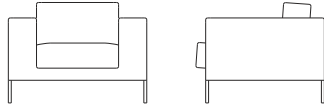

Neo is available as an armchair, two-seat sofa, three-seat sofa and ottoman.

Neo Armchair NEO100

L 98cm D 89cm H 77cm / L 38½" D 35" H 30¼"

Neo 2 Seater NEO200

L 196cm D 89cm H 77cm / L 77" D 35" H 30¼"

Neo 3 Seater NEO300

L 242cm D 89cm H 77cm / L 95¼" D 35" H 30¼"

Neo Ottoman NEO000

L 98cm D 62cm H 38cm / L 38½" D 24¼" H 15"

The Neo frame is constructed with a durable steel-reinforced laminated wood frame and has a steel spring suspension system adapted from the automotive industry, which provides maximum support and comfort while occupying minimal space.