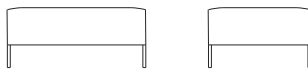

Neo is available as an armchair, two-seat sofa, three-seat sofa and ottoman.

Neo Armchair NEO100

L 98cm D 89cm H 77cm / L 38½" D 35" H 30¼"

Neo 2 Seater NEO200

L 196cm D 89cm H 77cm / L 77" D 35" H 30¼"

Neo 3 Seater NEO300

L 242cm D 89cm H 77cm / L 95¼" D 35" H 30¼"

Neo Ottoman NEO000

L 98cm D 62cm H 38cm / L 38½" D 24¼" H 15"

The Neo frame is constructed with a durable steel-reinforced laminated wood frame and has a steel spring suspension system adapted from the automotive industry, which provides maximum support and comfort while occupying minimal space.