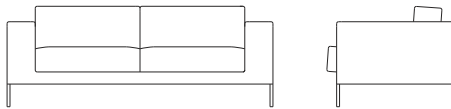

Neo is available as an armchair, two-seat sofa, three-seat sofa and ottoman.

Neo Armchair NEO100

L 98cm D 89cm H 77cm / L 38½" D 35" H 30¼"

Neo 2 Seater NEO200

L 196cm D 89cm H 77cm / L 77" D 35" H 30¼"

Neo 3 Seater NEO300

L 242cm D 89cm H 77cm / L 95¼" D 35" H 30¼"

Neo Ottoman NEO000

L 98cm D 62cm H 38cm / L 38½" D 24¼" H 15"

The Neo frame is constructed with a durable steel-reinforced laminated wood frame and has a steel spring suspension system adapted from the automotive industry, which provides maximum support and comfort while occupying minimal space.