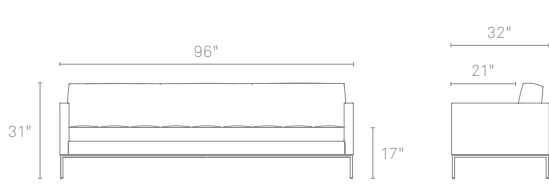

### PARAMOUNT SOFA

PM1-LGSOFA-GP	GRAPHITE	\$1899
PM1-LGSOFA-PB	PEBBLE	\$1899
PM1-LGSOFA-SG	SMOG	\$1899
PM1-LGSOFA-SK	SMOKE	\$1899
PM1-LGSOFA-ST	STONE	\$1899

GRAPHITE

PEBBLE

SMOG

SMOKE

STONE

To place an order, or find a Blu Dot retailer near you, visit [www.bludot.com](http://www.bludot.com) or contact us by phone at 612.782.1844 or by fax 612.782.1845. To inquire about trade discounts or becoming a Blu Dot retailer, please email [sales@bludot.com](mailto:sales@bludot.com) or phone at 612.782.1844. For further product information and all other inquiries, please email [service@bludot.com](mailto:service@bludot.com) or call 612.782.1844.