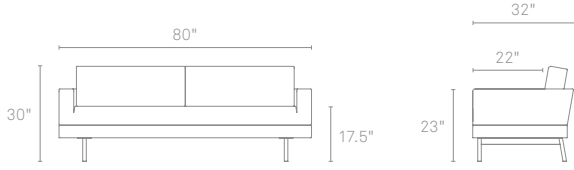

**ONE NIGHT STAND**

It's a sleeper sofa that doesn't look like one. Sort of like a wolf in sheep's clothing. Just remove the back cushions and flip the seat forward. Voilà, instant queen-sized mattress. Brushed stainless steel leg. Choose pebble, persimmon, smoke or stone.