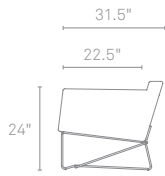

SWEPT

An understated stitch traces the lean silhouette of this finely tailored sofa. Gently flared arms hover over a barely-there stainless steel base. Available in slate or white contract grade leather-alternative upholstery.