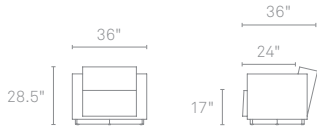

ANIMAL LOUNGE CHAIR

Massive primal shapes reveal a more sophisticated side in this thoughtfully proportioned sofa. A subtle stitch detail gives the seat a dash of old-school tufting and a hint of brushed stainless steel floats it all off the floor. Available in chalk and dark roast.