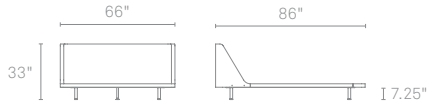

NOOK QUEEN

What do you get when a curved, upholstered headboard flows into a slim, padded frame? One seriously good-looking bed. It's enough to make you want to leave the lights on. Available in chalk, dark roast, guacamole and smoke in twin, full, queen and king sizes.

NOOK QUEEN

- NO1-BDQUEE-GY
- NO1-BDQUEE-BR
- NO1-BDQUEE-GR
- NO1-BDQUEE-SK

- CHALK
- DARK ROAST
- GUACAMOLE
- SMOKE

- \$1499
- \$1499
- \$1499
- \$1499

Queen size pictured

CHALK

DARK ROAST

GUACAMOLE