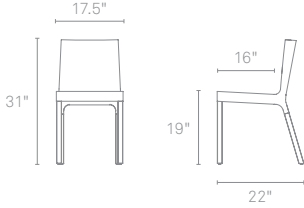

KNICKER CHAIR

KN1-SIDCHR-GY	CHALK	\$279
KN1-SIDCHR-BR	DARK ROAST	\$279
KN1-SIDCHR-WH	WHITE	\$279
KN1-SIDCHR-BK	BLACK	\$279
KN1-SIDCHR-BW	CHOCOLATE BROWN	\$279

CHALK

DARK ROAST

WHITE

BLACK

CHOCOLATE BROWN

To place an order, or find a Blu Dot retailer near you, visit www.bludot.com or contact us by phone at 612.782.1844 or by fax 612.782.1845. To inquire about trade discounts or becoming a Blu Dot retailer, please email sales@bludot.com or phone at 612.782.1844. For further product information and all other inquiries, please email service@bludot.com or call 612.782.1844.