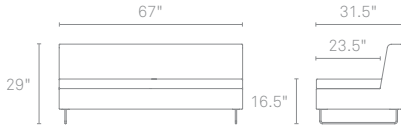

**CLYDE (UN-ARMED) SOFA**

When these two get together, something is bound to happen. Don't let the inconspicuous colors fool you: a sleek sectional paired with a well-tailored sofa is always a killer combination. Each is available separately, of course, but together they can really work a room. Available in brunette, coal, cocoa, pebble, smog or stone.