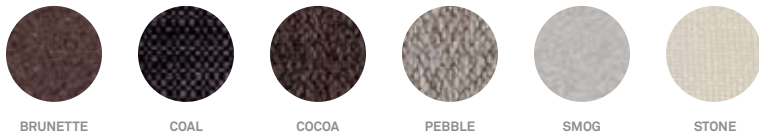

**CLYDE (UN-ARMED) SOFA**

When these two get together, something is bound to happen. Don't let the inconspicuous colors fool you: a sleek sectional paired with a well-tailored sofa is always a killer combination. Each is available separately, of course, but together they can really work a room. Available in brunette, coal, cocoa, pebble, smog or stone.

**CLYDE (UN-ARMED)**

B01-SFNARMS-BN	<b>BRUNETTE</b>	<b>\$1099</b>
B01-SFNARMS-CO	<b>COAL</b>	<b>\$1099</b>
B01-SFNARMS-CC	<b>COCOA</b>	<b>\$1099</b>
B01-SFNARMS-PB	<b>PEBBLE</b>	<b>\$1099</b>
B01-SFNARMS-SG	<b>SMOG</b>	<b>\$1099</b>
B01-SFNARMS-ST	<b>STONE</b>	<b>\$1099</b>