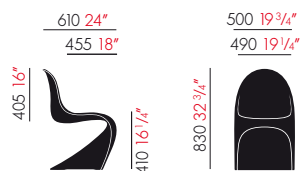

Programme features

Panton Chair

Solid plastic chair made in a single mould. Material: polypropylene dyed through. Produced using injection moulding. Also suitable for outdoor use. Special additives slow down the fading process caused by ultra-violet rays. However, leaving the chair exposed to the sun for an extended period of time can result in changes in the colour. We recommend that the chair not be left in the sun longer than necessary. Weight 5.6 kg

Panton Junior

Polypropylene dyed through. Weight 2.7 kg

Flammability

Passed tests based on DIN EN 1021, Parts 1 and 2 – Flammability of Upholstered Furniture (cigarette and butane flame test).

All measurements in millimetres and inches, established pursuant to EN 1335-1