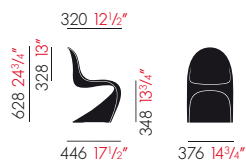

Programme features

Panton Chair

Solid plastic chair made in a single mould. Material: polypropylene dyed through. Produced using injection moulding. Also suitable for outdoor use. Special additives slow down the fading process caused by ultra-violet rays. However, leaving the chair exposed to the sun for an extended period of time can result in changes in the colour. We recommend that the chair not be left in the sun longer than necessary. Weight 5.6 kg

Panton Junior

Polypropylene dyed through. Weight 2.7 kg

Flammability

Passed tests based on DIN EN 1021, Parts 1 and 2 – Flammability of Upholstered Furniture (cigarette and butane flame test).

All measurements in millimetres and inches, established pursuant to EN 1335-1

Panton Chair

Deviations in colour are possible due to the printing process.

Panton Chair © vitra.

vitra.

Vitra International AG, Birsfelden, CH | Vitra Ges.m.b.H., Wien, A | NV Vitra Belgium SA, Diegem, B | Vitra AG, Birsfelden, CH | Vitra koncept, s.r.o., Praha, CZ | Vitra GmbH, Weil am Rhein, Showroom: Frankfurt, D | Vitra Hispania S.A., Showrooms: Madrid, Barcelona, E | Vitra, Lisboa, P | Vitra S.a.r.l., Paris, F | Vitra Ltd., London, GB | Vitra India Pvt Ltd., Mumbai, Showrooms: New Delhi, Bangalore, Hyderabad, IN | Vitra Internacional, S. de R.L. de C.V., Mexico DF, MX | Vitra (Nederland) B.V., Ouderkerk aan de Amstel, NL | Vitra Scandinavia AS, Oslo, N | Vitra International AG, Warszawa, PL | Vitra Furniture (Shanghai) Co., Ltd., Shanghai, PRC | Vitra International AG, Moscow, RU | Vitra Furniture Pte. Ltd., Singapore | Vitra Inc., New York, Culver City, San Francisco, Chicago, USA | info@vitra.com, www.vitra.com

2010, art. no. 097 007 00